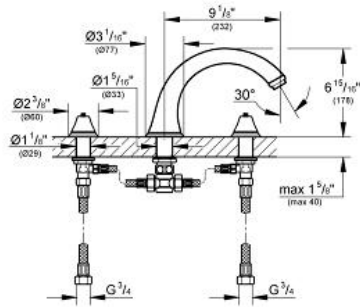

GENEVA
 Roman Bathtub Faucet
 MODEL # 25054ZB0

Pure Freude
 an Wasser

Product Description:
 GENEVA
 Roman Bathtub Faucet

Standard Specification:

- 10" bath tub spout
- 1/2" valves
- Less handles - order Geneva Cross Handles (18 733) or Geneva Lever Handles (18 734) (sold separately)
- **GROHE StarLight** chrome finish